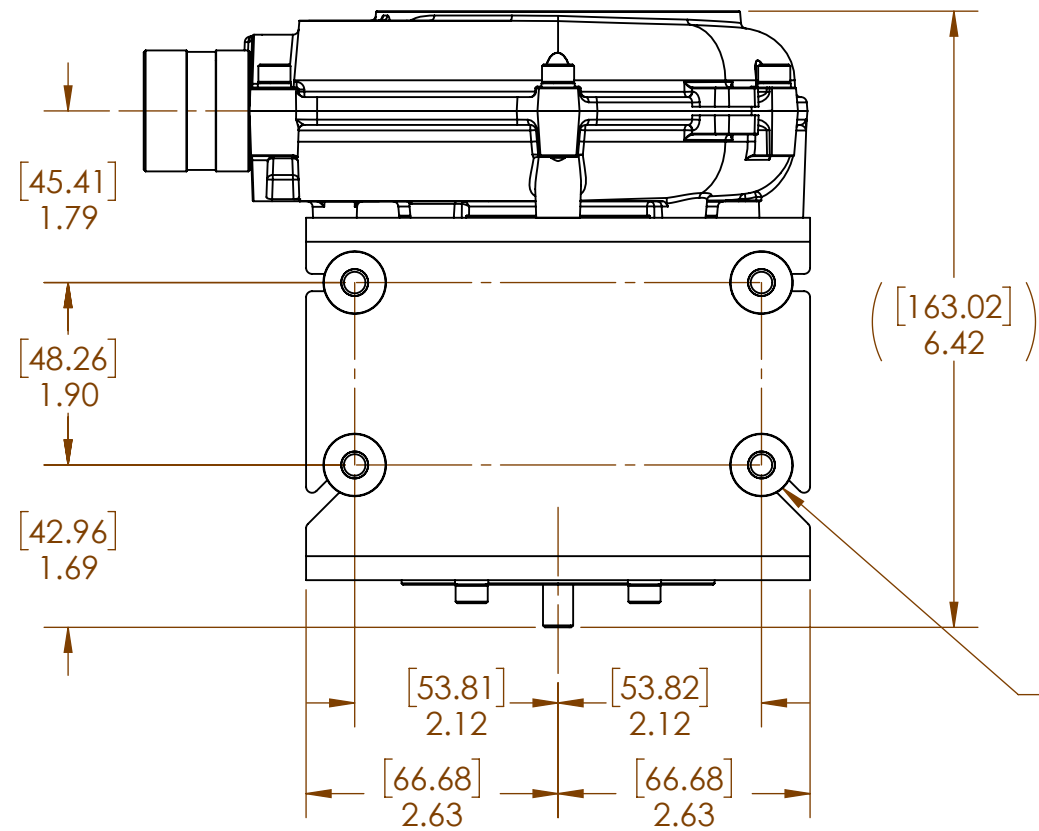

WIRE HARNESS LOCATION,
WIRE LENGTH ~12" [304.8cm]
(SEE NOTE 3)

4X MOUNTING LOCATION
SHOWN WITH SHOCK ISOLATORS,
ACCEPTS M5 FASTENER.

CONNECTION	WIRE COLOR
PHASE A	BLACK
PHASE B	RED
PHASE C	WHITE
HALL SENSOR 1	BROWN
HALL SENSOR 2	ORANGE
HALL SENSOR 3	YELLOW
Vcc, HALL SUPPLY	BLUE
HALL GROUND	GREEN

REVISIONS

REV.	DESCRIPTION	DATE	BY
--	PRODUCTION VERSION RELEASE	05/19/20	JO

- NOTES:
- 1) THIS DRAWING FOR REFERENCE ONLY. DESIGN MAY CHANGE AT ANY TIME WITHOUT NOTICE.
 - 2) PRIMARY DIMENSIONS IN INCHES SECONDARY IN [mm].
 - 3) WIRE HARNESS NOT SHOWN. HARNESS LENGTH WITH INMOTION APS3 CABLING ~36 INCHES, 91.5 cm.
 - 4) CONTACT VAIREX FOR ADDITIONAL DETAILS.