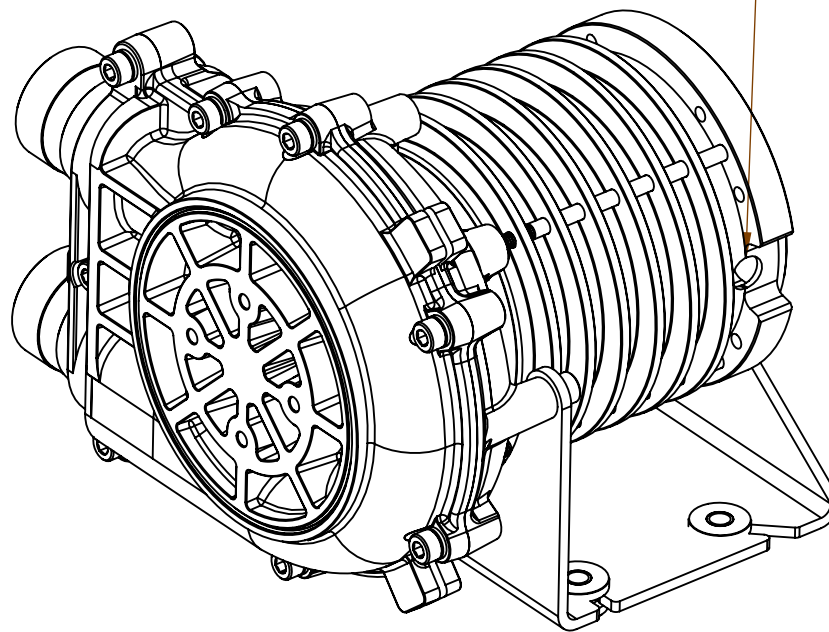

WIRE HARNESS LOCATION,
WIRE LENGTH ~12" [304.8cm]
(SEE NOTE 3)

4X MOUNTING LOCATION
SHOWN WITH SHOCK ISOLATORS,
ACCEPTS M5 FASTENER.

CONNECTION	WIRE COLOR
PHASE A	BLACK
PHASE B	RED
PHASE C	WHITE
HALL SENSOR 1	BROWN
HALL SENSOR 2	ORANGE
HALL SENSOR 3	YELLOW
Vcc, HALL SUPPLY	BLUE
HALL GROUND	GREEN

REVISIONS

REV.	DESCRIPTION	DATE	BY
--	PRODUCTION VERSION RELEASE	05/19/20	JO

- NOTES:
- 1) THIS DRAWING FOR REFERENCE ONLY. DESIGN MAY CHANGE AT ANY TIME WITHOUT NOTICE.
 - 2) PRIMARY DIMENSIONS IN INCHES SECONDARY IN [mm].
 - 3) WIRE HARNESS NOT SHOWN. HARNESS LENGTH WITH INMOTION APS3 CABLING ~36 INCHES, 91.5 cm.
 - 4) CONTACT VAIREX FOR ADDITIONAL DETAILS.